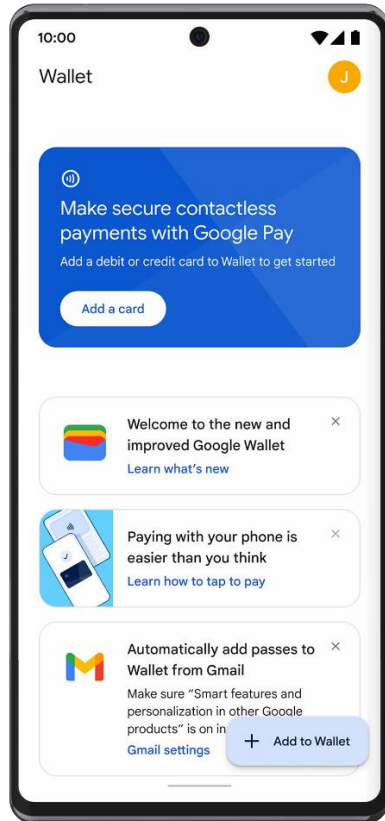

Adding your card to Google Wallet™

Step 1: Open the Google Wallet app or download it on Google Play

Step 2: Tap 'Add to Wallet' and follow the instructions

Step 3: Take a picture of your card or enter the card details

Step 4: Verify your card if needed. Then you're all set!

Making in-store purchases with Google Wallet

Step 1: Hold your phone near the terminal

Step 2: Look for the check mark to confirm the payment is complete