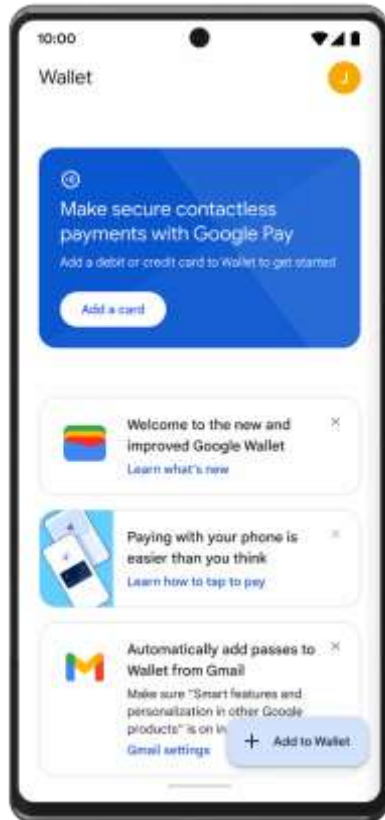

## Adding your card to Google Wallet™

**Step 1:** Open the Google Wallet app or download it on Google Play

**Step 2:** Tap 'Add to Wallet' and follow the instructions

**Step 3:** Take a picture of your card or enter the card details

## Making in-store purchases with Google Wallet

**Step 1:** Hold your phone near the terminal

**Step 2:** Look for the check mark to confirm the payment is complete